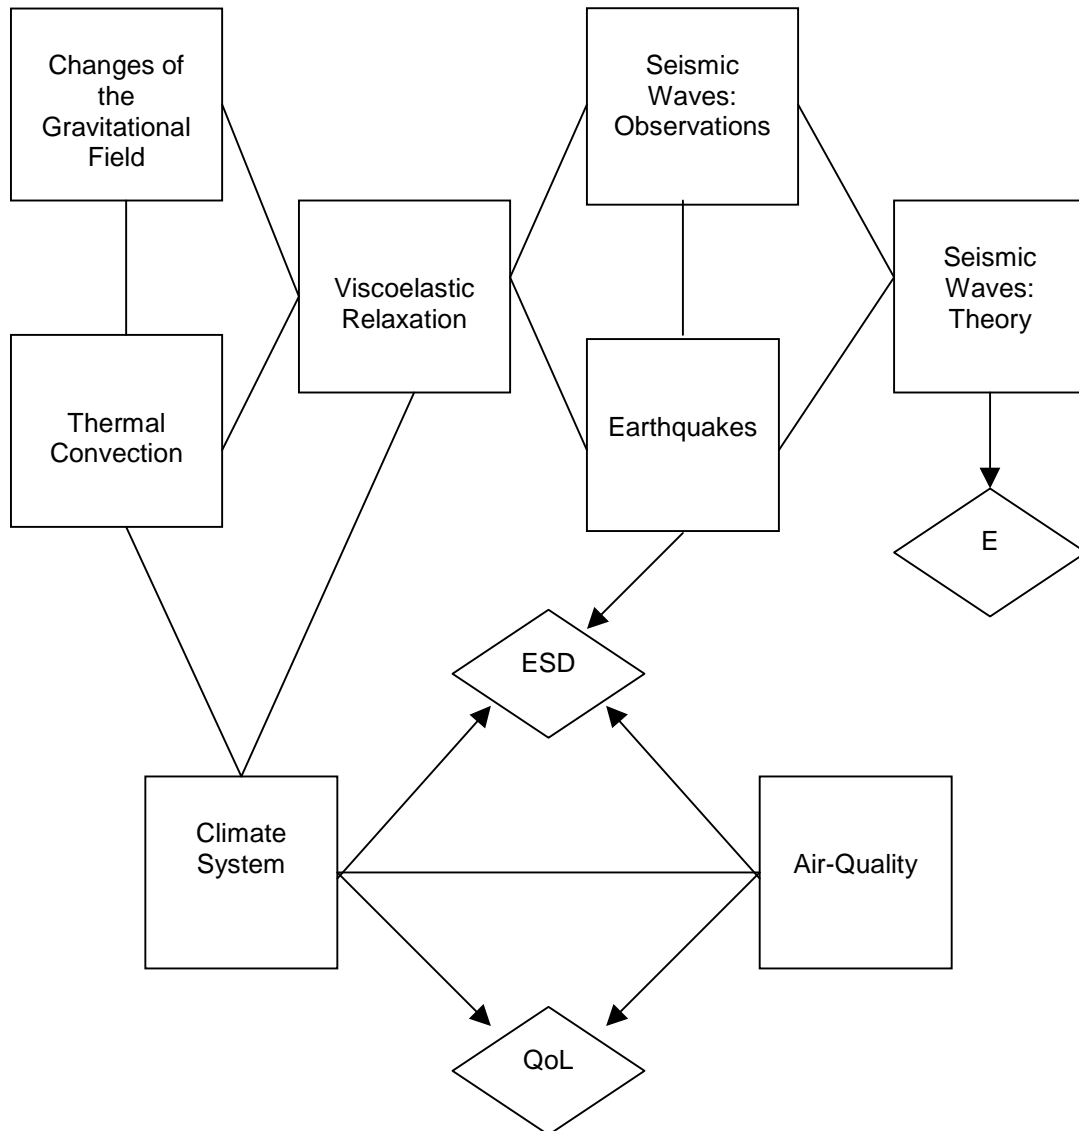

### Organigramme of Work Packages

Legend:

= Work Package

= Practical application in an EC programme

- E ... Energy
- ESD ... Environment & Sustainable Development
- QoL ... Quality of Life